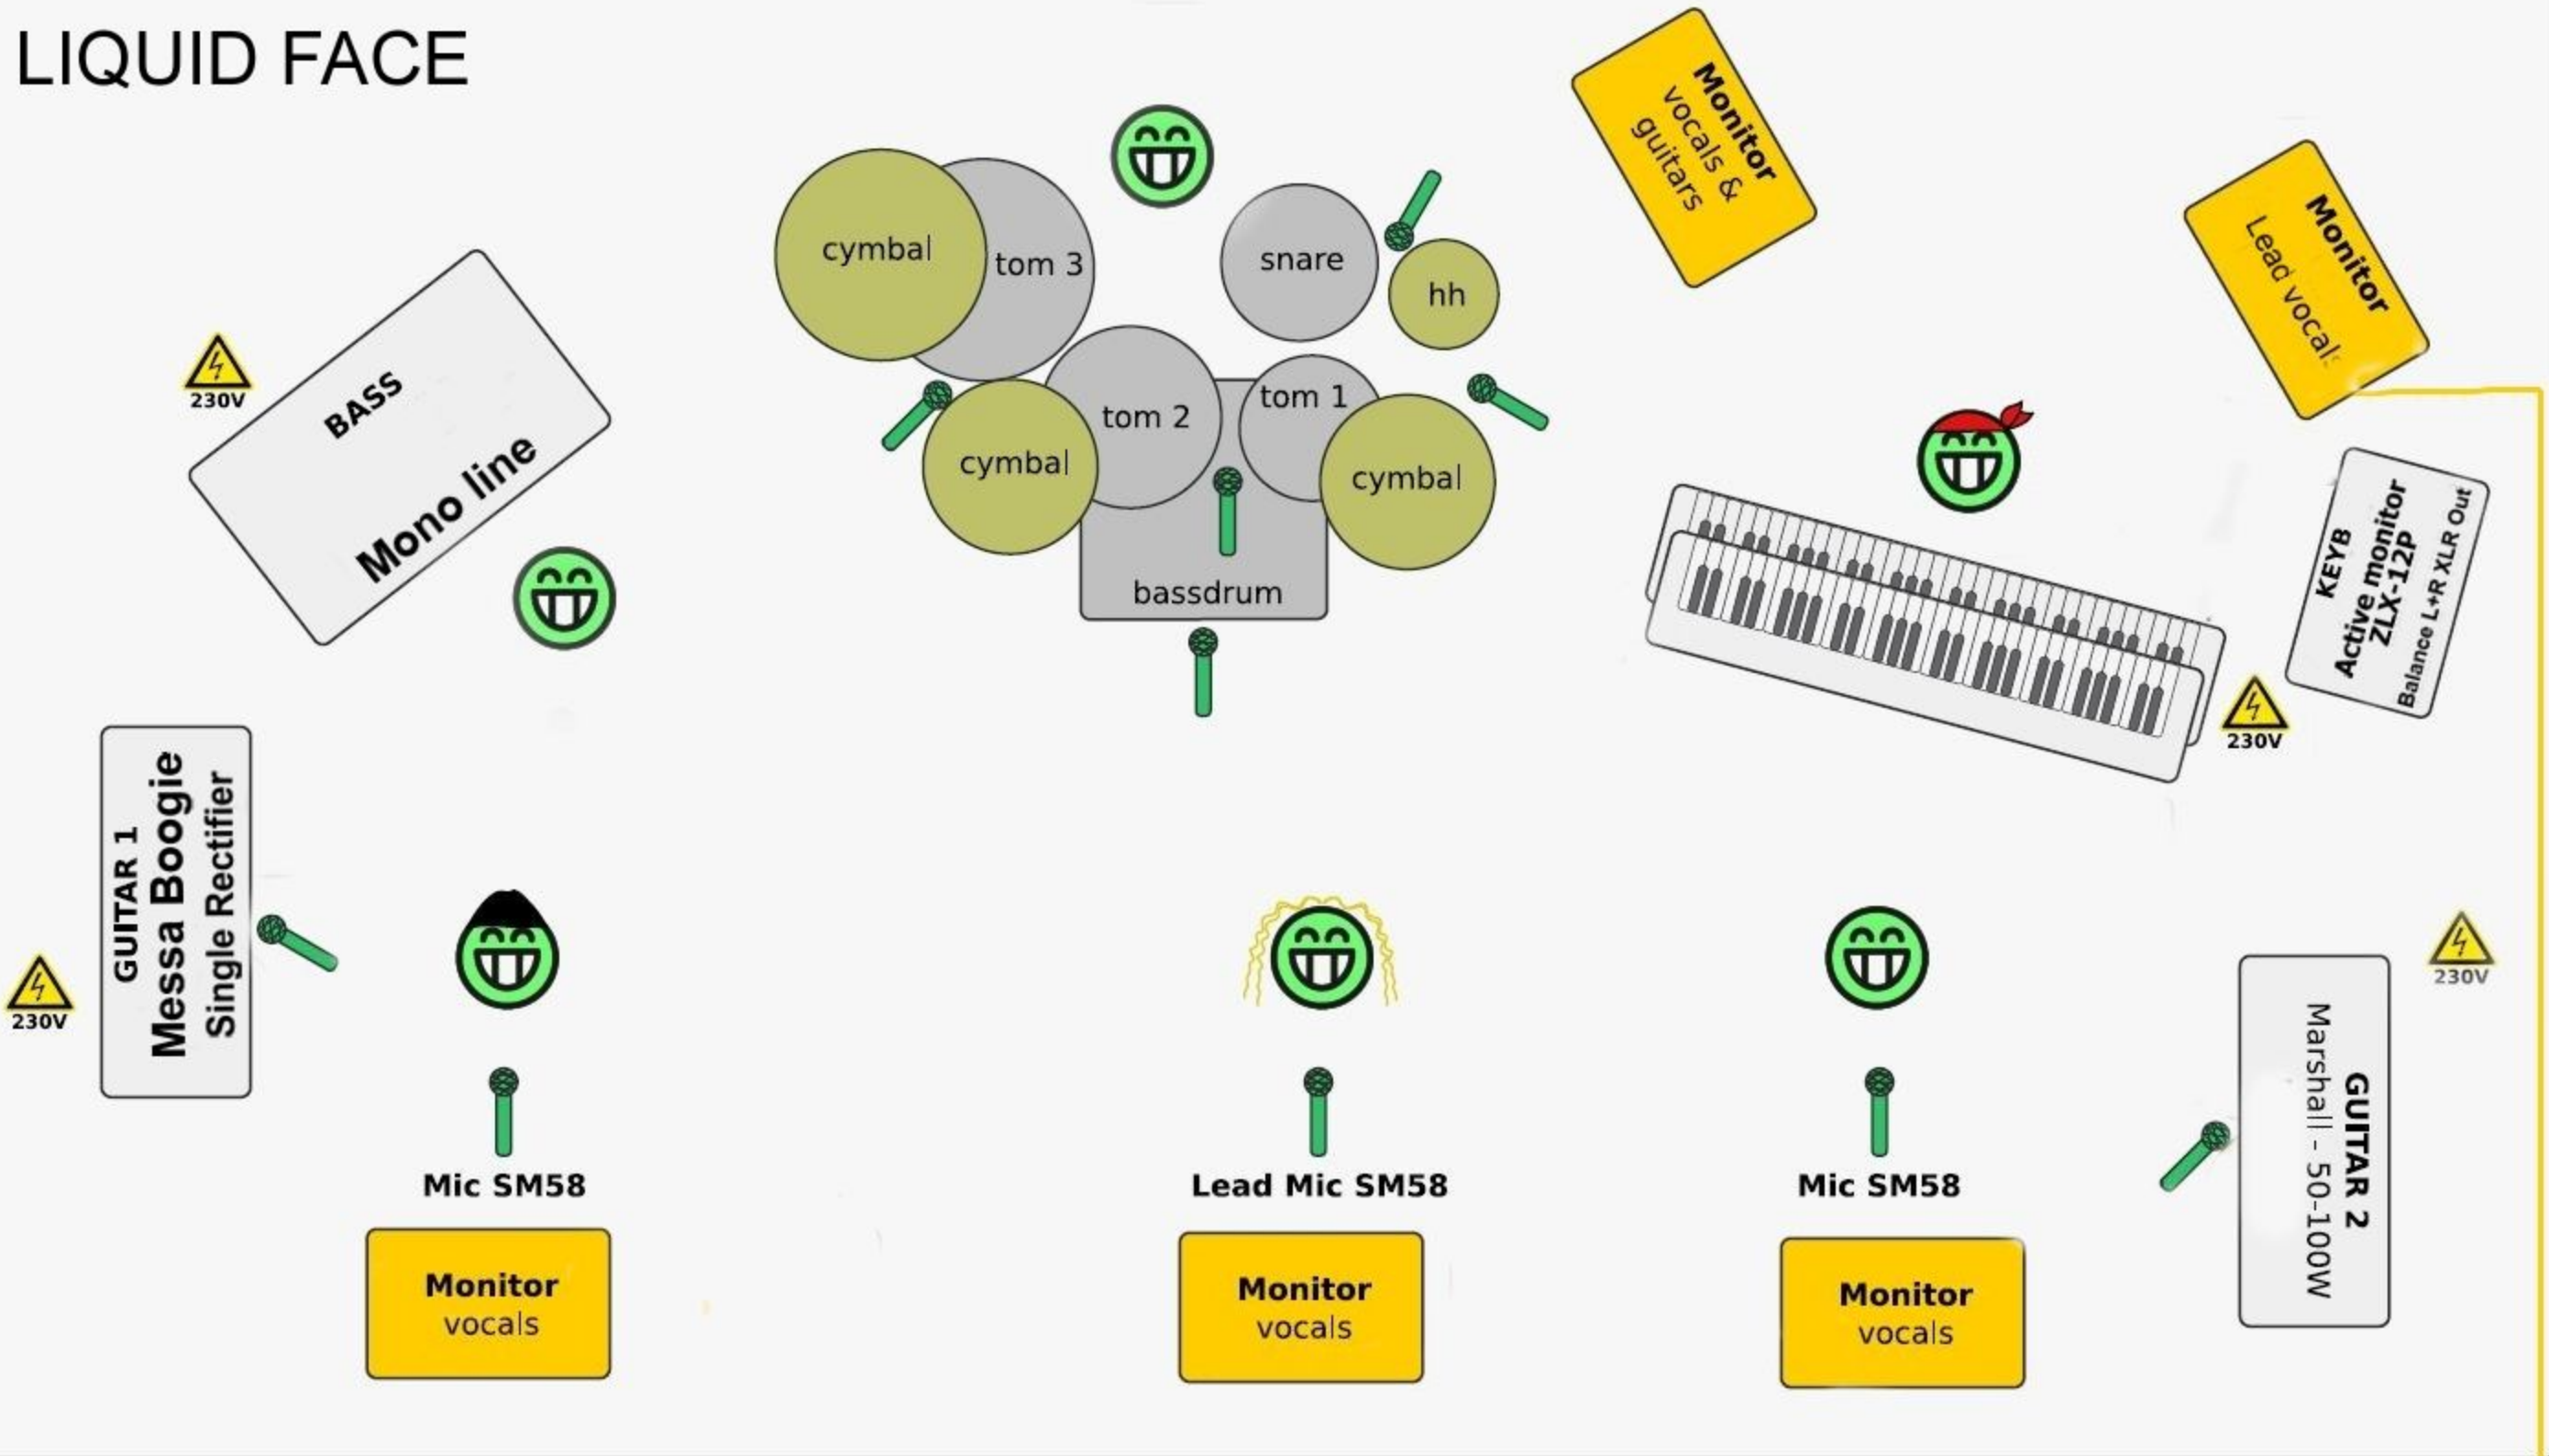

LIQUID FACE

Line for front mix

- Line Guit 1: -1x spec.micr.
- Line Guit 2: -1x spec.micr.
- Line Bass: 1xXLR output
- Line Keyb: balance XLR left and right outputs contain the expanded signal
- Line Drums: minimum 5x micr for drums
- Podium: min.4x6m
- Power: 4x230V

Line XLR monitoring lead vocal
Not a prerequisite